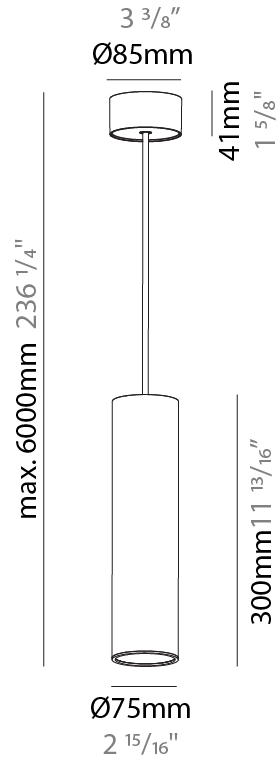

GENERAL

Series: Hangover
Subseries: Hangover Monopoint Surface Canopy
Partner: Prolicht
Division: Architectural
Installation: Suspension
Product Type: Pendant
Mounting Location: Ceiling
Light Distribution: Direct / Indirect

PHYSICAL

Shape: Cylinder
Diameter (mm): 75
Diameter (in): 2 15/16
Height (mm): 300
Height (in): 11 13/16
Max. Overall Height (mm): 2300
Max. Overall Height (in): 90 9/16
Diffuser: Shine Ring 0-6
Fixture Finish: SSR / BKV / CWI / CRY / HAB / UFT / ITA / RUA / FTG / MYG / LOD / PUS / FRO / FUP / KIA / POP / BLS / SPG / MEY / GOH / CHC / COM / ABZ / JAG / OBR / MOS / ROR
Fixture Material: Aluminum
Cable Details: 2000mm / 6000mm Cable in White / Black / Orange / Red

ELECTRICAL

Lamp Type: LED (Zhaga Standard)
Input Wattage (W): 20.8
Total Output Wattage (W): 19
Dimming: Tri-Mode (Non-Dimming and Phase Dimming (120Vac only) and 0-10V Dimming)
Driver Included: Yes
Driver Location: External
Driver Type: Constant Current - Universal
Driver Class: Class 2
Housing: ENCP3
Input Voltage (V): 120 - 277
Constant Current (MA): 500

LED

Number of LEDs: 2
Color Temperature (°K): 2700 / 3000 / 4000
Max. Delivered Lumen (lm): 1821
CRI: >90 CRI
Efficiency (%): 86
Lamp Life (hrs): 50000

OPTICAL

Reflector: 18 / 36 / 52

RATINGS AND CERTIFICATIONS

Certified By: Certified for North American Standards
IP rating: IP20