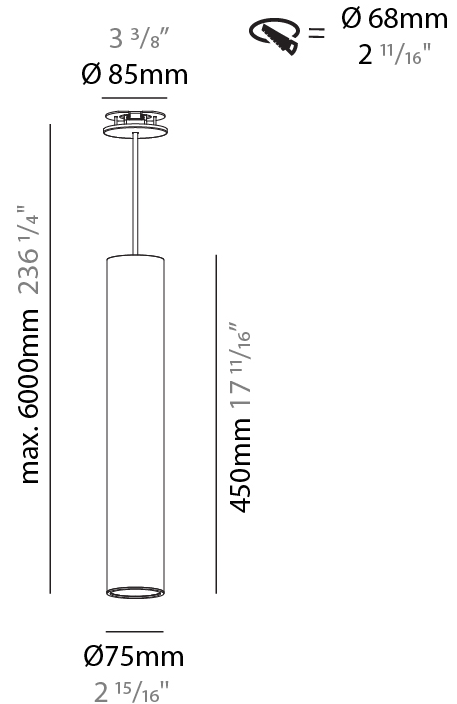

PHYSICAL

Shape: Cylinder
Diameter (mm): 75
Diameter (in): 2 ¹⁵/₁₆
Height (mm): 450
Height (in): 17 ¹¹/₁₆
Max. Overall Height (mm): 2450
Max. Overall Height (in): 96 ⁷/₁₆
Diffuser: Shine Ring 0-6
Fixture Finish: SSR / BKV / CWI / CRY / HAB / UFT / ITA / RUA / FTG / MYG / LOD / PUS / FRO / FUP / KIA / POP / BLS / SPG / MEY / GOH / CHC / COM / ABZ / JAG / OBR / MOS / ROR
Fixture Material: Aluminum
Cable Details: 2000mm / 6000mmm Cable in White / Black / Orange / Red
Cut-out Measurements: 68mm / 2 11/16"

ELECTRICAL

Lamp Type: LED (Zhaga Standard)
Input Wattage (W): 19
Total Output Wattage (W): 17.2
Dimming: Non-Dimming / Phase Dimming (120vac Only)
Driver Included: Yes
Driver Location: Integrated
Driver Type: Constant Current - Universal
Driver Class: Class 2
Input Voltage (V): 120 - 277
Constant Current (MA): 500
Upon Request: (Not included - see components) Remote: 0-10Vdc dimming

LED

Number of LEDs: 1
Color Temperature (°K): 2700 / 3000 / 4000
Max. Delivered Lumen (lm): 923
CRI: >90 CRI
Lamp Life (hrs): 50000
Upon Request: ***3500K available in minimum quantities (larger quantities upon request)

OPTICAL

Reflector: 18 / 36 / 52

RATINGS AND CERTIFICATIONS

Certified By: Certified for North American Standards
IP rating: IP20