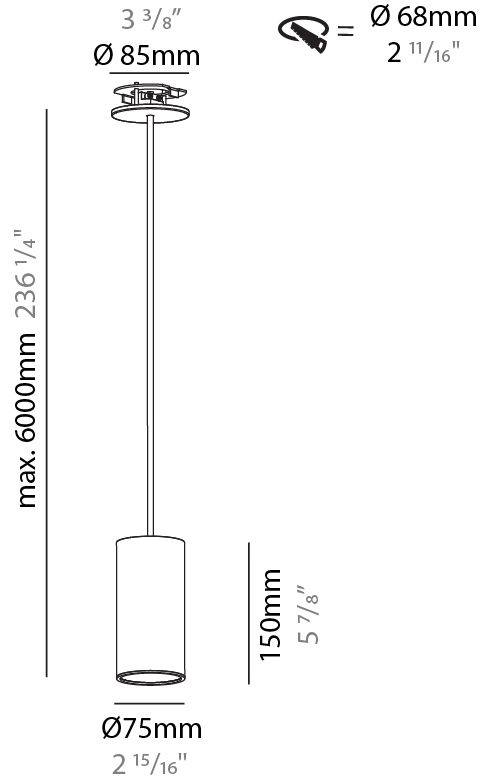

Series: Hangover
Subseries: Hangover Monopoint Recessed Canopy
Partner: Prolicht
Division: Architectural
Installation: Suspension
Product Type: Pendant
Mounting Location: Ceiling
Light Distribution: Direct / Indirect

PHYSICAL

Shape: Cylinder
Diameter (mm): 75
Diameter (in): 2 ¹⁵/₁₆
Height (mm): 150
Height (in): 5 ⁷/₈
Max. Overall Height (mm): 2150
Max. Overall Height (in): 84 ⁵/₈
Diffuser: Shine Ring 0-6
Fixture Finish: SSR / BKV / CWI / CRY / HAB / UFT / ITA / RUA / FTG / MYG / LOD / PUS / FRO / FUP / KIA / POP / BLS / SPG / MEY / GOH / CHC / COM / ABZ / JAG / OBR / MOS / ROR
Fixture Material: Aluminum
Cable Details: 2000mm / 6000mm Cable in White / Black / Orange / Red
Cut-out Measurements: 68mm / 2 11/16"

ELECTRICAL

Lamp Type: LED (Zhaga Standard)
Input Wattage (W): 10.9
Total Output Wattage (W): 9
Dimming: Tri-Mode (Non-Dimming and Phase Dimming (120Vac only) and 0-10V Dimming)
Driver Included: Yes
Driver Location: External
Driver Type: Constant Current - Universal
Driver Class: Class 2
Housing: ENCP3 w/Quick Connect
Input Voltage (V): 120 - 277
Constant Current (MA): 500

LED

Number of LEDs: 1
Color Temperature (°K): 2700 / 3000 / 4000
Max. Delivered Lumen (lm): 923
CRI: >90 CRI
Lamp Life (hrs): 50000
Upon Request: ***3500K available in minimum quantities (larger quantities upon request)

OPTICAL

Reflector: 18 / 36 / 52

RATINGS AND CERTIFICATIONS

Certified By: Certified for North American Standards
IP rating: IP20