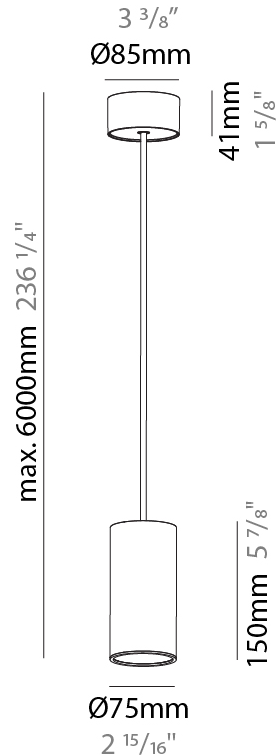

GENERAL

Series: Hangover
Subseries: Hangover Monopoint Surface Canopy
Partner: Prolicht
Division: Architectural
Installation: Suspension
Product Type: Pendant
Mounting Location: Ceiling
Light Distribution: Direct / Indirect

PHYSICAL

Shape: Cylinder
Diameter (mm): 75
Diameter (in): 2 15/16
Height (mm): 150
Height (in): 5 7/8
Max. Overall Height (mm): 2150
Max. Overall Height (in): 84 5/8
Diffuser: Shine Ring 0-6
Fixture Finish: SSR / BKV / CWI / CRY / HAB / UFT / ITA / RUA / FTG / MYG / LOD / PUS / FRO / FUP / KIA / POP / BLS / SPG / MEY / GOH / CHC / COM / ABZ / JAG / OBR / MOS / ROR
Fixture Material: Aluminum
Cable Details: 2000mm / 6000mm Cable in White / Black / Orange / Red

ELECTRICAL

Lamp Type: LED (Zhaga Standard)
Input Wattage (W): 10.9
Total Output Wattage (W): 9
Dimming: Non-Dimmable
Driver Included: Yes
Driver Location: Integrated
Driver Type: Constant Current
Driver Class: Class 2
Housing: ENCP3
Input Voltage (V): 120
Constant Current (mA): 500
Upon Request: Remote: 0-10Vdc dimming / Phase dimming 120Vac

LED

Number of LEDs: 2
Color Temperature (°K): 2700 / 3000 / 4000
Max. Delivered Lumen (lm): 911
CRI: >90 CRI
Efficiency (%): 86
Lamp Life (hrs): 50000

OPTICAL

Reflector: 18 / 36 / 52

RATINGS AND CERTIFICATIONS

Certified By: Certified for North American Standards
IP rating: IP20