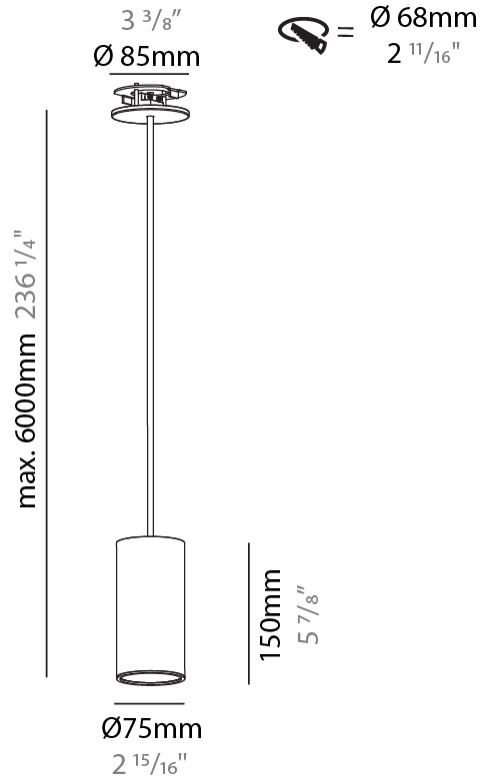

GENERAL

Series: Hangover
Subseries: Hangover Monopoint Recessed Canopy
Partner: Prolicht
Division: Architectural
Installation: Suspension
Product Type: Pendant
Mounting Location: Ceiling
Light Distribution: Direct

PHYSICAL

Shape: Cylinder
Diameter (mm): 75
Diameter (in): 2 ¹⁵/₁₆
Height (mm): 150
Height (in): 5 ⁷/₈
Max. Overall Height (mm): 2150
Max. Overall Height (in): 84 ⁵/₈
Diffuser: Shine Ring 0-6
Fixture Finish: SSR / BKV / CWI / CRY / HAB / UFT / ITA / RUA / FTG / MYG / LOD / PUS / FRO / FUP / KIA / POP / BLS / SPG / MEY / GOH / CHC / COM / ABZ / JAG / OBR / MOS / ROR
Fixture Material: Aluminum
Cable Details: 2000mm / 4000mm Cable in White / Black / Orange / Red
Cut-out Measurements: 68mm / 2 11/16"

ELECTRICAL

Lamp Type: LED (Zhaga Standard)
Input Wattage (W): 10.9
Total Output Wattage (W): 9
Dimming: Tri-Mode (Non-Dimming and Phase Dimming (120Vac only) and 0-10V Dimming)
Driver Included: Yes
Driver Location: External
Driver Type: Constant Current - Universal
Driver Class: Class 2
Housing: ENCP3 w/Quick Connect
Input Voltage (V): 120 - 277
Constant Current (MA): 500

LED

Number of LEDs: 1
Color Temperature (°K): 2700 / 3000 / 4000
Max. Delivered Lumen (lm): 923
CRI: >90 CRI
Lamp Life (hrs): 50000
Upon Request: ***3500K available in minimum quantities (larger quantities upon request)

OPTICAL

Reflector: 18 / 36 / 52

RATINGS AND CERTIFICATIONS

Certified By: Certified for North American Standards
IP rating: IP20