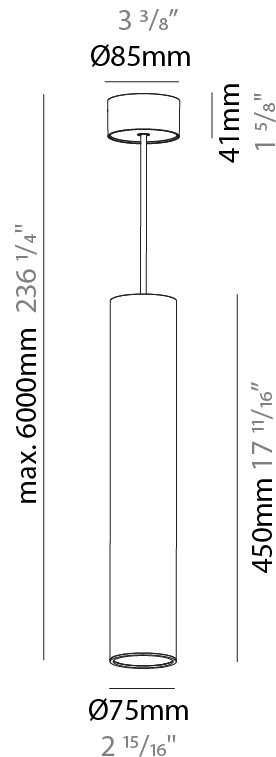

GENERAL

Series: Hangover
Subseries: Hangover Monopoint Surface Canopy
Partner: Prolicht
Division: Architectural
Installation: Suspension
Product Type: Pendant
Mounting Location: Ceiling
Light Distribution: Direct

PHYSICAL

Shape: Cylinder
Diameter (mm): 75
Diameter (in): 2 ¹⁵/₁₆
Height (mm): 450
Height (in): 17 ¹¹/₁₆
Max. Overall Height (mm): 2450
Max. Overall Height (in): 96 ⁷/₁₆
Diffuser: Shine Ring 0-6
Fixture Finish: SSR / BKV / CWI / CRY / HAB / UFT / ITA / RUA / FTG / MYG / LOD / PUS / FRO / FUP / KIA / POP / BLS / SPG / MEY / GOH / CHC / COM / ABZ / JAG / OBR / MOS / ROR
Fixture Material: Aluminum
Cable Details: 2000mm / 6000mm Cable in White / Black / Orange / Red

ELECTRICAL

Lamp Type: LED (Zhaga Standard)
Input Wattage (W): 20
Total Output Wattage (W): 18.9
Dimming: Non-Dimmable
Driver Included: Yes
Driver Location: Integrated
Driver Type: Constant Current
Driver Class: Class 2
Housing: ENCP3
Input Voltage (V): 120
Constant Current (MA): 500
Upon Request: Remote: 0-10Vdc dimming / Phase dimming 120Vac

LED

Number of LEDs: 1
Color Temperature (°K): 2700 / 3000 / 4000
Max. Delivered Lumen (lm): 1680
CRI: >90 CRI
Efficiency (%): 86
Lamp Life (hrs): 50000

OPTICAL

Reflector: 18 / 36 / 52

RATINGS AND CERTIFICATIONS

Certified By: Certified for North American Standards
IP rating: IP20