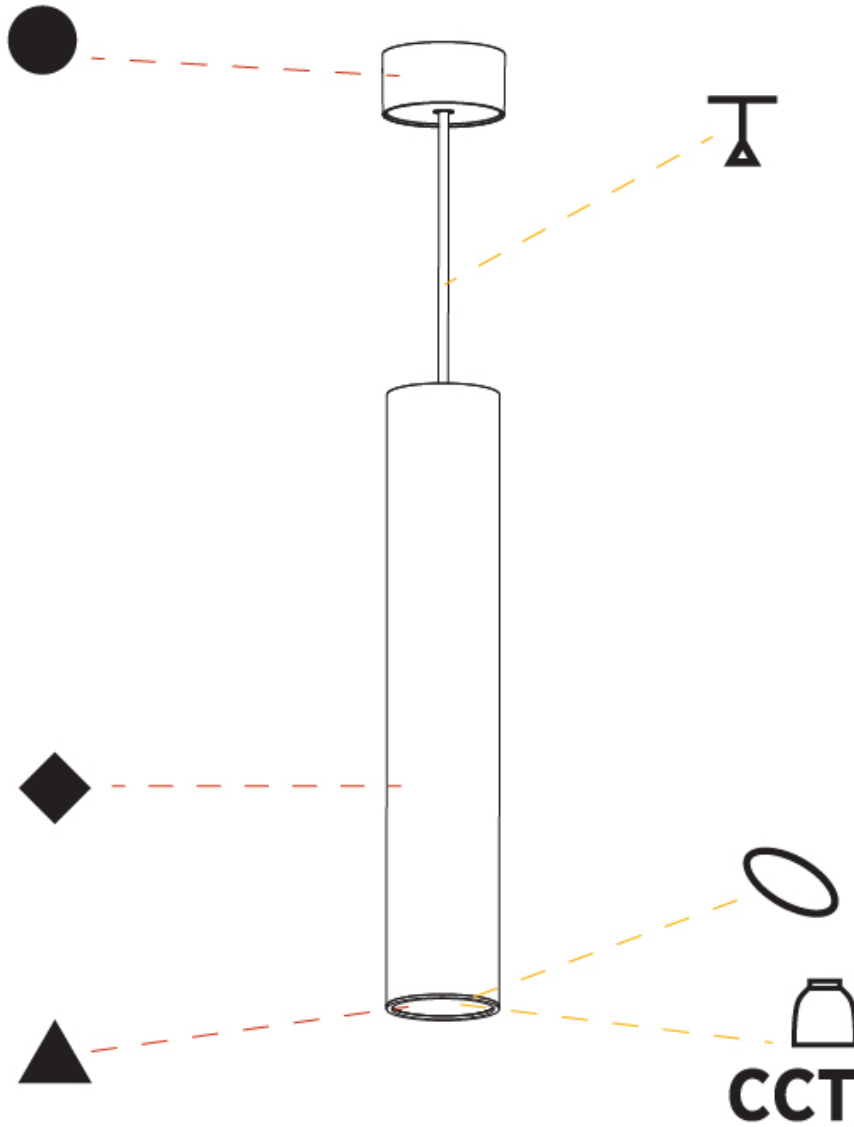

HANGOVER MONOPOINT SURFACE CANOPY SUSPENSION

A300170-

PROJECT
TYPE
SPECIFIER
QUANTITY
DATE