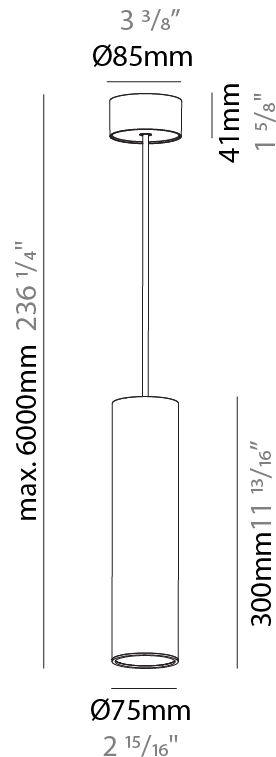

GENERAL

Series: Hangover
Subseries: Hangover Monopoint Surface Canopy
Partner: Prolicht
Division: Architectural
Installation: Suspension
Product Type: Pendant
Mounting Location: Ceiling
Light Distribution: Direct

PHYSICAL

Shape: Cylinder
Diameter (mm): 75
Diameter (in): 2 15/16
Height (mm): 300
Height (in): 11 13/16
Max. Overall Height (mm): 2300
Max. Overall Height (in): 90 9/16
Diffuser: Shine Ring 0-6
Fixture Finish: SSR / BKV / CWI / CRY / HAB / UFT / ITA / RUA / FTG / MYG / LOD / PUS / FRO / FUP / KIA / POP / BLS / SPG / MEY / GOH / CHC / COM / ABZ / JAG / OBR / MOS / ROR
Fixture Material: Aluminum
Cable Details: 2000mm / 6000mm Cable in White / Black / Orange / Red

ELECTRICAL

Lamp Type: LED (Zhaga Standard)
Input Wattage (W): 10.9
Total Output Wattage (W): 9
Dimming: Non-Dimmable
Driver Included: Yes
Driver Location: Integrated
Driver Type: Constant Current
Driver Class: Class 2
Housing: ENCP3
Input Voltage (V): 120
Constant Current (MA): 500
Upon Request: Remote: 0-10Vdc dimming / Phase dimming 120Vac

LED

Number of LEDs: 1
Color Temperature (°K): 2700 / 3000 / 4000
Max. Delivered Lumen (lm): 923
CRI: >90 CRI
Efficiency (%): 86
Lamp Life (hrs): 50000

OPTICAL

Reflector: 18 / 36 / 52

RATINGS AND CERTIFICATIONS

Certified By: Certified for North American Standards
IP rating: IP20