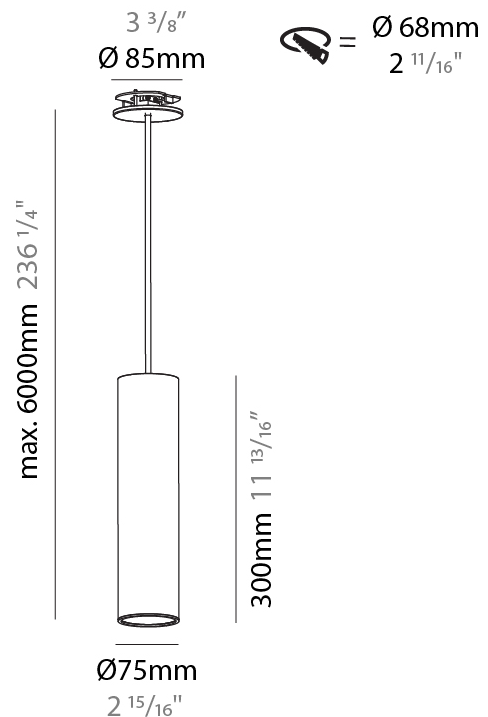

GENERAL

Series: Hangover
Subseries: Hangover Monopoint Recessed Canopy
Partner: Prolicht
Division: Architectural
Installation: Suspension
Product Type: Pendant
Mounting Location: Ceiling
Light Distribution: Direct

PHYSICAL

Shape: Cylinder
Diameter (mm): 75
Diameter (in): 2 15/16
Height (mm): 300
Height (in): 11 13/16
Max. Overall Height (mm): 2300
Max. Overall Height (in): 90 9/16
Diffuser: Shine Ring 0-6
Fixture Finish: SSR / BKV / CWI / CRY / HAB / UFT / ITA / RUA / FTG / MYG / LOD / PUS / FRO / FUP / KIA / POP / BLS / SPG / MEY / GOH / CHC / COM / ABZ / JAG / OBR / MOS / ROR
Fixture Material: Aluminum
Cable Details: 2000mm / 6000mm Cable in White / Black / Orange / Red
Cut-out Measurements: 68mm / 2 11/16"

ELECTRICAL

Lamp Type: LED (Zhaga Standard)
Input Wattage (W): 10.9
Total Output Wattage (W): 9
Dimming: Tri-Mode (Non-Dimming and Phase Dimming (120Vac only) and 0-10V Dimming)
Driver Included: Yes
Driver Location: External
Driver Type: Constant Current - Universal
Driver Class: Class 2
Housing: ENCP3 w/Quick Connect
Input Voltage (V): 120 - 277
Constant Current (MA): 500

LED

Number of LEDs: 1
Color Temperature (°K): 2700 / 3000 / 4000
Max. Delivered Lumen (lm): 923
CRI: >90 CRI
Lamp Life (hrs): 50000
Upon Request: ***3500K available in minimum quantities (larger quantities upon request)

OPTICAL

Reflector: 18 / 36 / 52

RATINGS AND CERTIFICATIONS

Certified By: Certified for North American Standards
IP rating: IP20