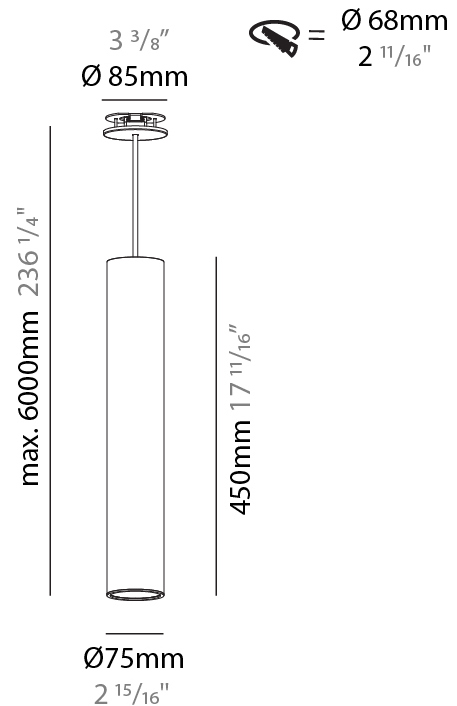

PHYSICAL

Shape: Cylinder
Diameter (mm): 75
Diameter (in): 2 ¹⁵/₁₆
Height (mm): 450
Height (in): 17 ¹¹/₁₆
Max. Overall Height (mm): 2450
Max. Overall Height (in): 96 ⁷/₁₆
Diffuser: Shine Ring 0-6
Fixture Finish: SSR / BKV / CWI / CRY / HAB / UFT / ITA / RUA / FTG / MYG / LOD / PUS / FRO / FUP / KIA / POP / BLS / SPG / MEY / GOH / CHC / COM / ABZ / JAG / OBR / MOS / ROR
Fixture Material: Aluminum
Cable Details: 2000mm / 4000mm Cable in White / Black / Orange / Red
Cut-out Measurements: 68mm / 2 11/16"

ELECTRICAL

Lamp Type: LED (Zhaga Standard)
Input Wattage (W): 20
Total Output Wattage (W): 18.2
Dimming: Non-Dimming / Phase Dimming (120vac Only)
Driver Included: Yes
Driver Location: Integrated
Driver Type: Constant Current - Universal
Driver Class: Class 2
Input Voltage (V): 120 - 277
Constant Current (MA): 500
Upon Request: (Not included - see components) Remote: 0-10Vdc dimming

LED

Number of LEDs: 1
Color Temperature (°K): 2700 / 3000 / 4000
Max. Delivered Lumen (lm): 1512 / 1568 / 1680
Nominal Lumen (lm): 1782 / 1848 / 1981
CRI: >90 CRI
Lamp Life (hrs): 50000
Upon Request: ***3500K available in minimum quantities (larger quantities upon request)

OPTICAL

Reflector: 18 / 36 / 52

RATINGS AND CERTIFICATIONS

Certified By: Certified for North American Standards
IP rating: IP20