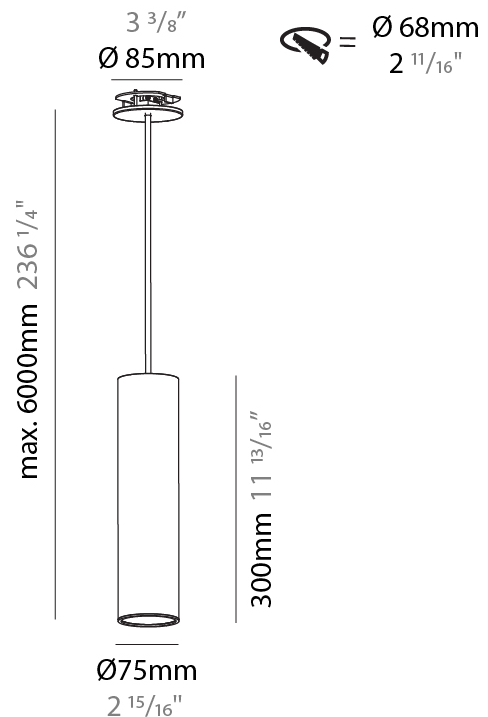

GENERAL

Series: Hangover
Subseries: Hangover Monopoint Recessed Canopy
Partner: Prolicht
Division: Architectural
Installation: Suspension
Product Type: Pendant
Mounting Location: Ceiling
Light Distribution: Direct

PHYSICAL

Shape: Cylinder
Diameter (mm): 75
Diameter (in): 2 15/16
Height (mm): 300
Height (in): 11 13/16
Max. Overall Height (mm): 2300
Max. Overall Height (in): 90 9/16
Diffuser: Shine Ring 0-6
Fixture Finish: SSR / BKV / CWI / CRY / HAB / UFT / ITA / RUA / FTG / MYG / LOD / PUS / FRO / FUP / KIA / POP / BLS / SPG / MEY / GOH / CHC / COM / ABZ / JAG / OBR / MOS / ROR
Fixture Material: Aluminum
Cable Details: 2000mm / 4000mm Cable in White / Black / Orange / Red
Cut-out Measurements: 68mm / 2 11/16"

ELECTRICAL

Lamp Type: LED (Zhaga Standard)
Input Wattage (W): 10.9
Total Output Wattage (W): 9
Dimming: Tri-Mode (Non-Dimming and Phase Dimming (120Vac only) and 0-10V Dimming)
Driver Included: Yes
Driver Location: External
Driver Type: Constant Current - Universal
Driver Class: Class 2
Housing: ENCP3 w/Quick Connect
Input Voltage (V): 120 - 277
Constant Current (MA): 500

LED

Number of LEDs: 1
Color Temperature (°K): 2700 / 3000 / 4000
Max. Delivered Lumen (lm): 923
CRI: >90 CRI
Lamp Life (hrs): 50000
Upon Request: ***3500K available in minimum quantities (larger quantities upon request)

OPTICAL

Reflector: 18 / 36 / 52

RATINGS AND CERTIFICATIONS

Certified By: Certified for North American Standards
IP rating: IP20