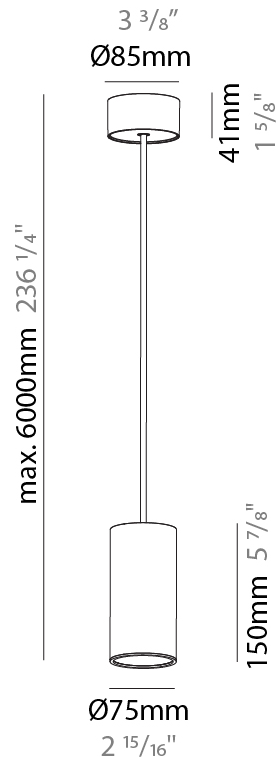

GENERAL

Series: Hangover
Subseries: Hangover Monopoint Surface Canopy
Partner: Prolicht
Division: Architectural
Installation: Suspension
Product Type: Pendant
Mounting Location: Ceiling
Light Distribution: Direct

PHYSICAL

Shape: Cylinder
Diameter (mm): 75
Diameter (in): 2 15/16
Height (mm): 150
Height (in): 5 7/8
Max. Overall Height (mm): 2150
Max. Overall Height (in): 84 5/8
Diffuser: Shine Ring 0-6
Fixture Finish: SSR / BKV / CWI / CRY / HAB / UFT / ITA / RUA / FTG / MYG / LOD / PUS / FRO / FUP / KIA / POP / BLS / SPG / MEY / GOH / CHC / COM / ABZ / JAG / OBR / MOS / ROR
Fixture Material: Aluminum
Cable Details: 2000mm / 6000mm Cable in White / Black / Orange / Red

ELECTRICAL

Lamp Type: LED (Zhaga Standard)
Input Wattage (W): 10.95
Total Output Wattage (W): 9.18
Dimming: Non-Dimmable
Driver Included: Yes
Driver Location: Integrated
Driver Type: Constant Current
Driver Class: Class 2
Input Voltage (V): 120
Constant Current (MA): 500
Upon Request: Remote: 0-10Vdc dimming / Phase dimming 120Vac / Non-dimming 120/277Vac

LED

Number of LEDs: 1
Color Temperature (°K): 2700 / 3000 / 4000
Max. Delivered Lumen (lm): 923
CRI: >90 CRI
Efficiency (%): 86
Lamp Life (hrs): 50000

OPTICAL

Reflector°: 18 / 36 / 52

RATINGS AND CERTIFICATIONS

Certified By: Certified for North American Standards
IP rating: IP20